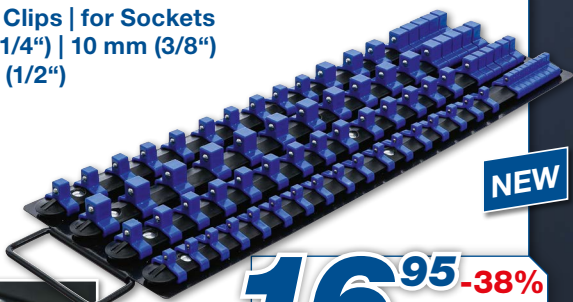

Bit Socket Set | 6.3 mm (1/4") Drive | internal Hexagon 4 - 12 mm | 7 pcs.

Slip-on rail Set for Sockets
| with 80 Clips | for Sockets
6.3 mm (1/4") | 10 mm (3/8")
12.5 mm (1/2")

NEW

16,⁹⁵ -38%
~~27,⁴⁸~~
Art. 6871