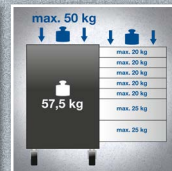

NEW

Workshop Trolley Modular System

Design your workshop trolley according to your own ideas!