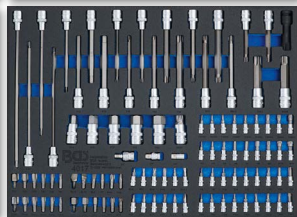

779,⁰⁰ ~~-42%~~
~~1.343,³⁴~~
Art. 6062

Workshop Trolley 7 Drawers with 129 Tools

749,⁰⁰ ~~-37%~~
~~1.199,²⁸~~
Art. 6065

Workshop Trolley 7 Drawers with 246 Tools

899,⁰⁰ ~~-42%~~
~~1.559,⁴²~~
Art. 6060

Workshop Trolley 7 Drawers with 354 Tools