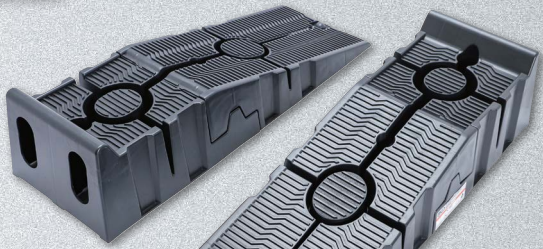

379,⁹⁵ **-36%**
~~600,¹⁸~~
Art. 7003

NEW

Brake Fluid Tester

9,⁹⁵ **-48%**
~~19,²⁰~~
Art. 67241

NEW

99,⁹⁵ -40%
~~168,⁰¹~~
Art. 3037

Car Ramp Set | Plastic | extra high | 2 pcs.

39,⁹⁵ -46%
~~75,¹⁴~~
Art. 63502