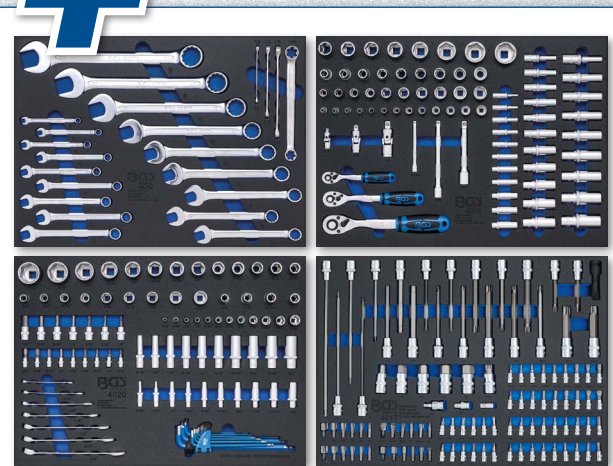

Hexagon Pro Torque®
Avoids edge wear on hexagon bolts and provides perfect grip.

NEW

Workshop Trolley
8 Drawers
with 299 Tools

1.249,⁰⁰ ~~2.399,⁷⁶~~ **-47%**
Art. 4007

Workshop Trolley
8 Drawers
with 296 Tools