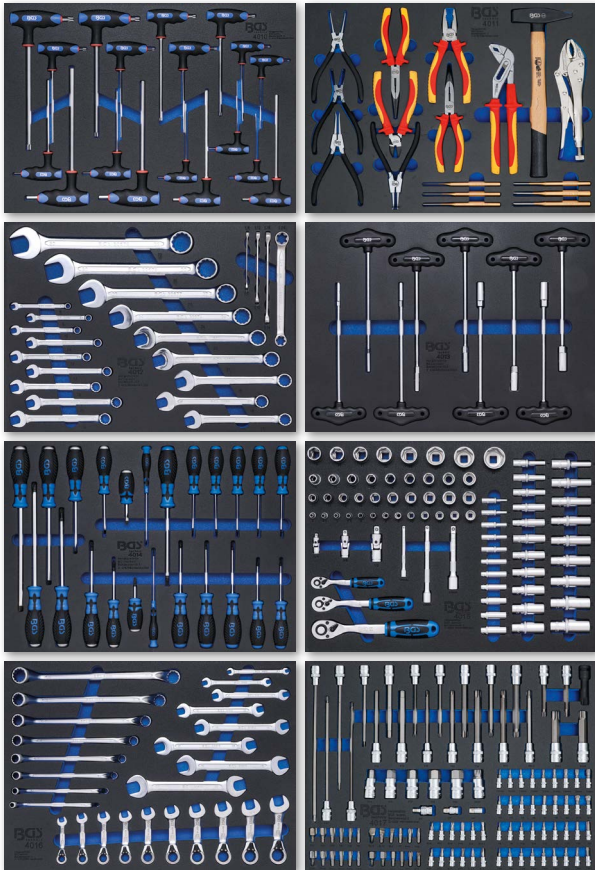

Hexagon Pro Torque®
Avoids edge wear on hexagon bolts and provides perfect grip.

NEW

Workshop Trolley
8 Drawers
with 299 Tools

1.249,⁰⁰ ~~2.399,⁷⁶~~ **-47%**
Art. 4007

Workshop Trolley
8 Drawers
with 296 Tools