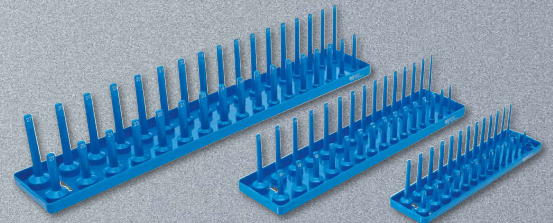

Brake Calliper Socket Set | 11 pcs.

14,⁹⁵ -44%
~~27,¹²~~
Art. 67158

Socket Holders | 3 pcs.