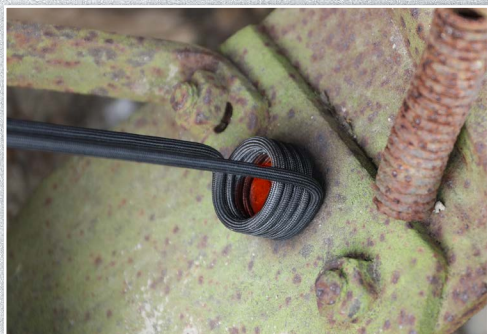

NEW

Multi-Function Jump Starter & Mobile Power Supply | 5-in-1 | 18 Ah

166,⁹⁵ -38%
~~272,⁷⁴~~
Art. 3383

579,⁹⁵ **-44%**
~~1.049,³³~~
Art. 2169

Induction Heater | 1.5 kW

NEW

379,⁰⁰ **-41%**
~~648,²⁰~~
Art. 3391