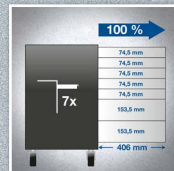

NEW

Workshop Trolley Modular System

Design your workshop trolley according to your own ideas!