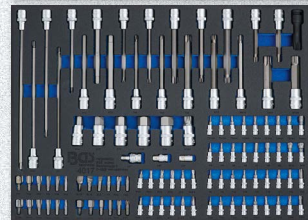

239,⁹⁵ ~~370,⁹⁴~~ **-35%**
Art. 7873

Floor Jack | hydraulic | 3.5 t

319,⁹⁵ ~~495,⁶⁷~~ **-35%**
Art. 7874

Hexagon Pro Torque®
Avoids edge wear on hexagon bolts and provides perfect grip.

Workshop Trolley Pro Standard
8 Drawers
with 234 Tools